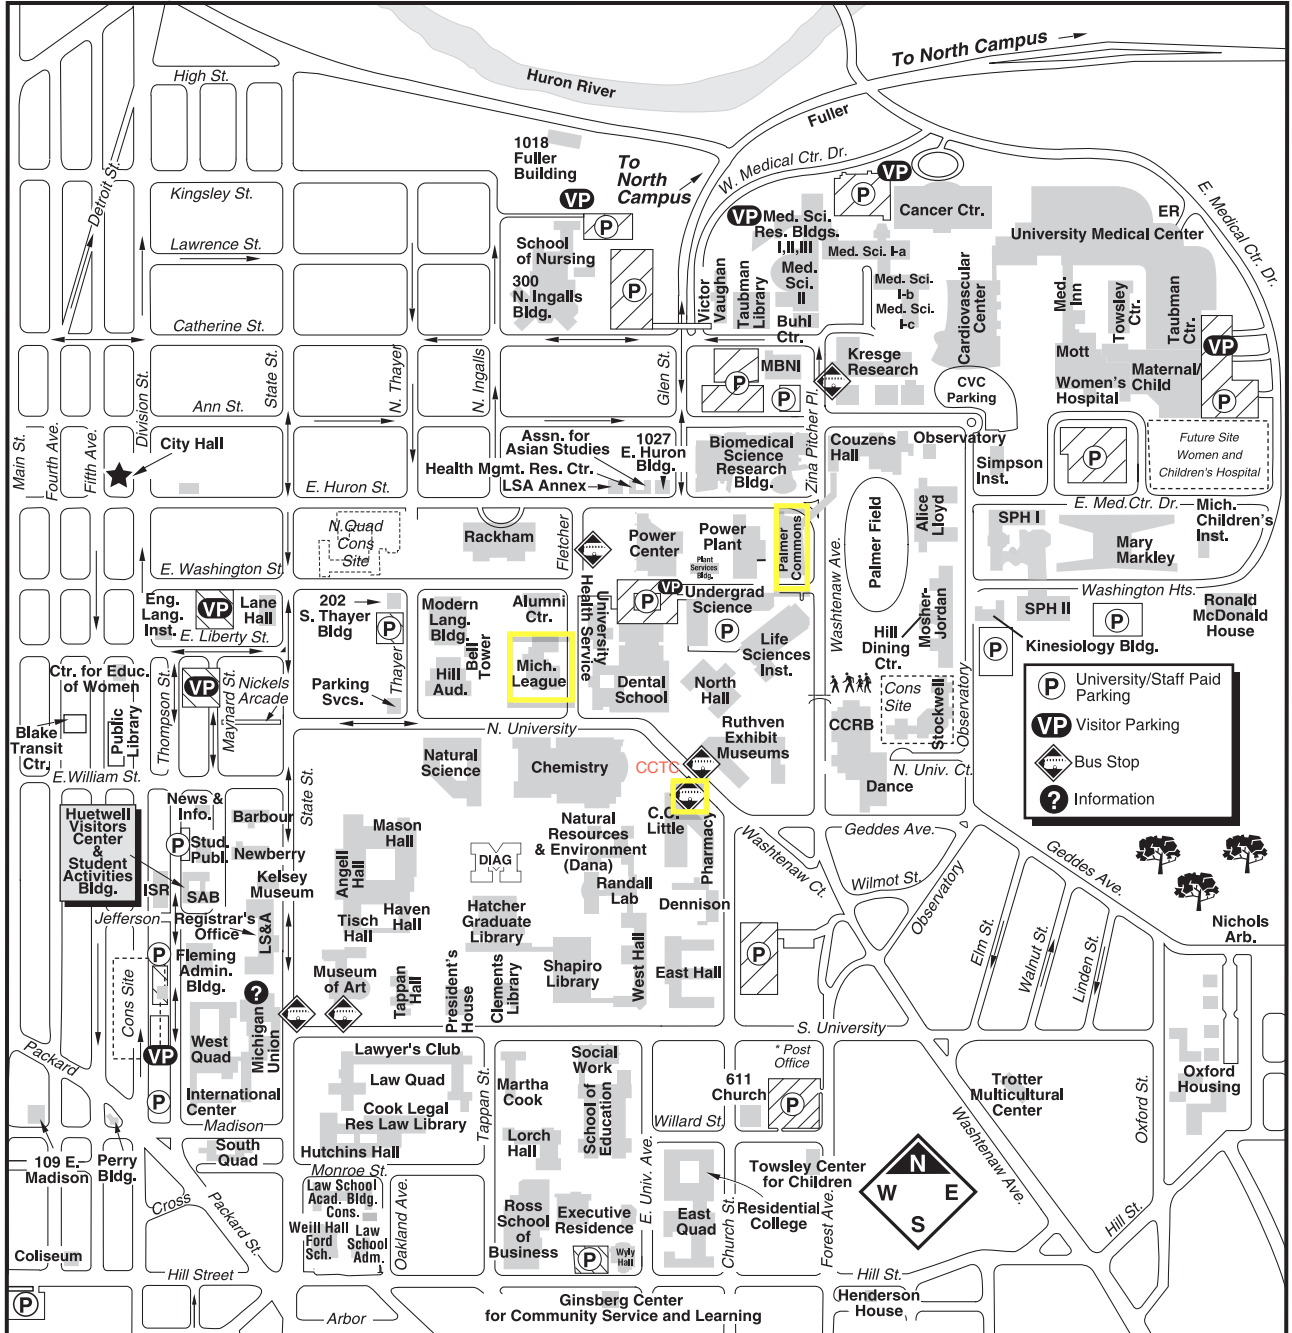

University of Michigan Central Campus

To Wolverine Tower and I-94

📍 Campus Information Center, (First floor, Michigan Union, 764-INFO)

© 2009 University of Michigan, MM&D. For use information call 734-764-9270.