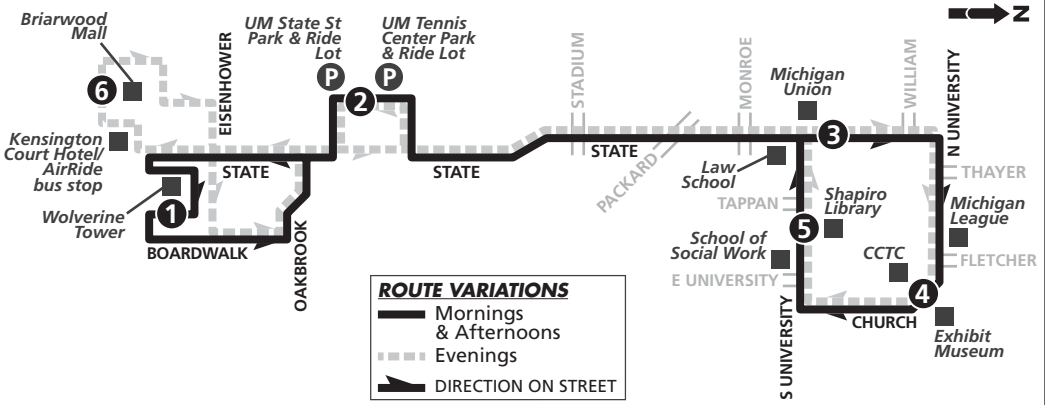

ROUTE 36 WOLVERINE TOWER SHUTTLE

MONDAY - FRIDAY: MORNING & AFTERNOON

	Wolverine Tower	State St Commuter Lot (P)	Michigan Union	Central Campus Transit Center	UM Libraries	State St Commuter Lot (P)	Wolverine Tower
	1	2	3	4	5	2	1
	START						END
A M ▼	6:45	6:48	7:00	7:02	7:07	7:13	7:21
	7:03	7:06	7:18	7:20	7:25	7:31	7:39
	7:21*	7:25	7:35	7:38	7:43	7:49	7:57
	7:39*	7:43	7:53	7:56	8:01	8:07	8:15
	7:57*	8:01	8:11	8:14	8:19	8:25	8:33
	8:15	8:18	8:30	8:32	8:37	8:43	8:51
	8:33	8:36	8:48	8:50	8:55	9:01	9:09
	8:51	8:54	9:06	9:08	9:13	9:19	9:27
	9:09	9:12	9:24	9:26	9:31	9:37	9:45
	9:27	9:30	9:42	9:44	9:49	9:55	10:03
9:45	9:48	10:00	10:02	10:07	10:13	10:21	
10:03	10:06	10:18	10:20	10:25	10:31	10:39	
10:21	10:24	10:36	10:38	10:43	10:49	10:57	
10:39	10:42	10:54	10:56	11:01	11:07	11:15	
10:57	11:00	11:12	11:14	11:19	11:25	11:33	
11:15	11:18	11:30	11:32	11:37	11:43	11:51	
11:33	11:36	11:48	11:50	11:55	12:01	12:09	
11:51	11:54	12:06	12:08	12:13	12:19	12:27	
P M ▼	12:09	12:12	12:24	12:26	12:31	12:37	12:45
	12:27	12:30	12:42	12:44	12:49	12:55	1:03
	12:45	12:48	1:00	1:02	1:07	1:13	1:21
	1:03	1:06	1:18	1:20	1:25	1:31	1:39
	1:21	1:24	1:36	1:38	1:43	1:49	1:57
	1:39	1:42	1:54	1:56	2:01	2:07	2:15
	1:57	2:00	2:12	2:14	2:19	2:25	2:33
	2:16	2:19	2:32	2:35	2:40	2:46	2:54
	2:35	2:38	2:51	2:54	2:59	3:05	3:13
	2:54	2:57	3:10	3:13	3:18	3:24	3:32
	3:13	3:16	3:29	3:32	3:37	3:43	3:51
	3:32	3:35	3:48	3:51	3:56	4:02	4:10
	3:51	3:54	4:07	4:10	4:15	4:21	4:29
	4:10	—	4:20	4:23	4:30	4:36	4:48
	4:29*	—	4:40	4:43	4:50	4:56	5:07
	4:48*	—	4:59	5:02	5:09	5:15	5:26
	5:07*	—	5:18	5:21	5:28	5:34	5:45
	5:26*	—	5:37	5:40	5:47	5:53	6:04
5:45	—	5:55	5:58	6:05	6:11	6:23	
6:07	—	6:17	6:20	6:27	6:33	6:45	

* Provides service to a bus stop near the University of Michigan Shared Service Center.

Schedule continues on next page...